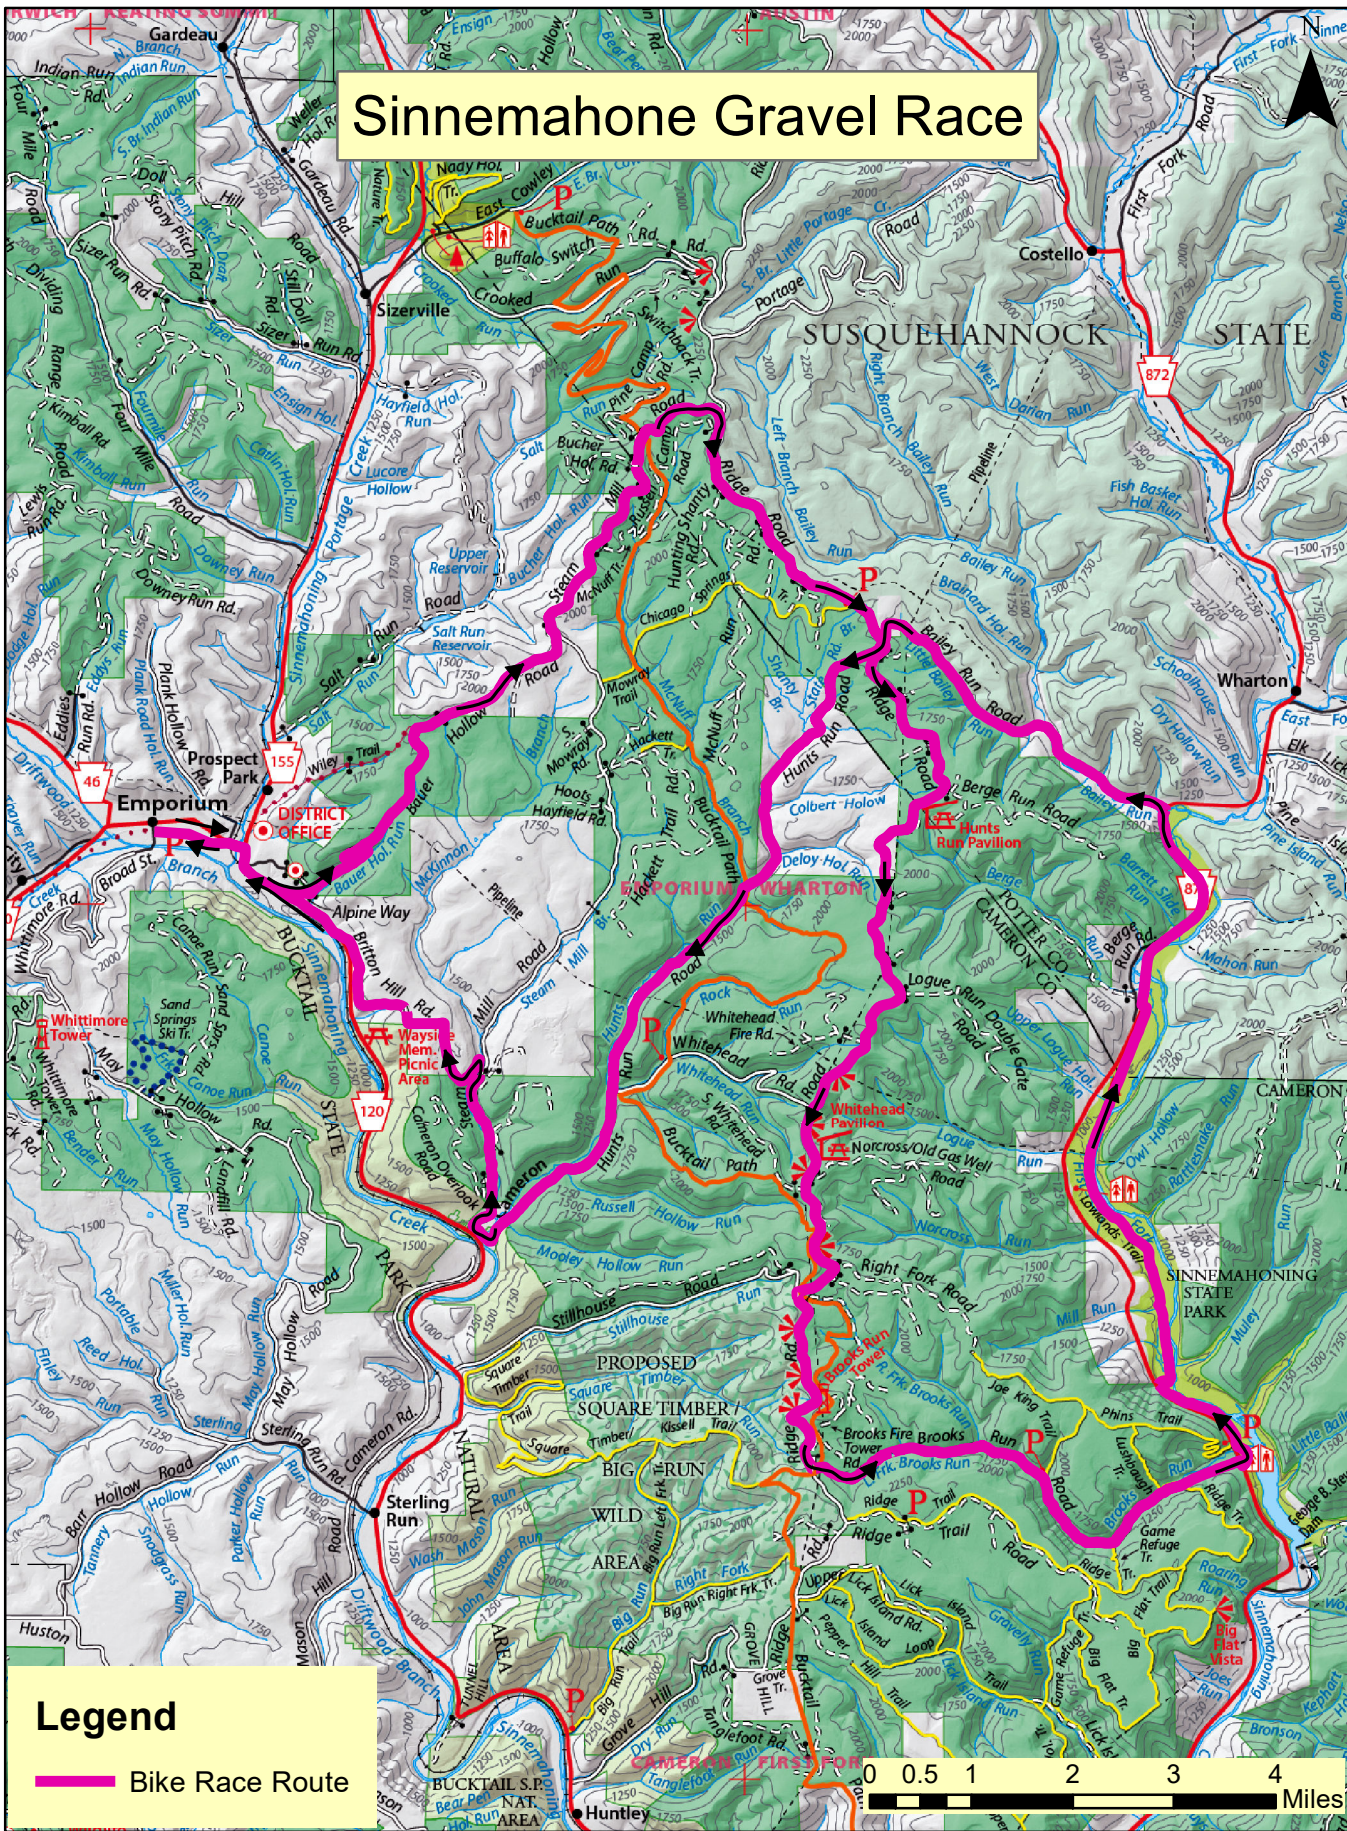

Sinnemahone Gravel Race

Legend

 Bike Race Route

0 0.5 1 2 3 4 Miles